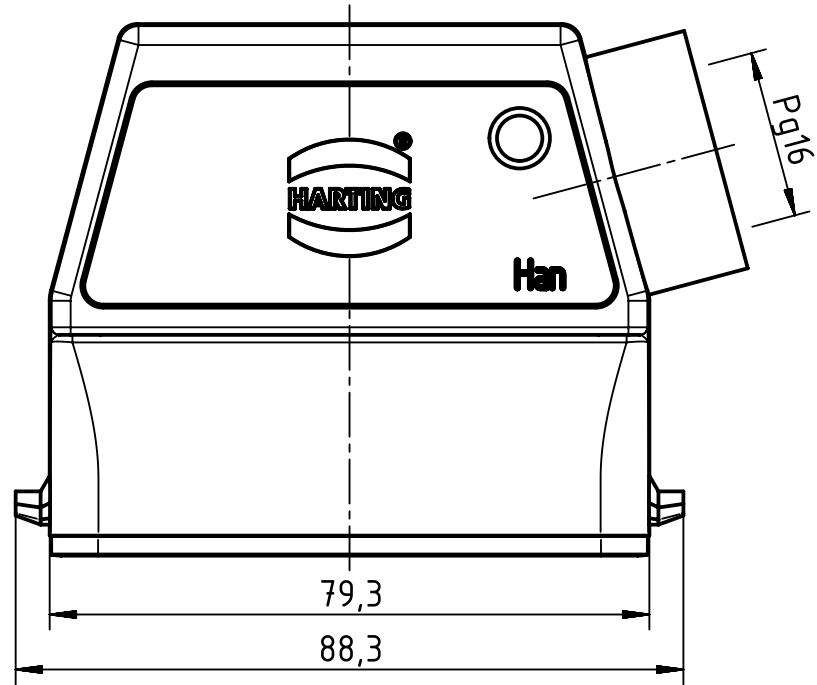

1 2 3 4 5 6

A

B

C

D

 All Dimensions in mm Original Size DIN A4		Scale 1:1		Free size tol.		Ref. Sub. TB 09 20 016 0540 v. 09.04.10		
	All rights reserved		Created by HOLLERT	Inspected by SCHLEPP	Standardisation TIEMANNA	Date 2014-06-03	State Final Release	
	Department EL PD - DE		Title Han A Hood Side Entry HC 2 Pegs PG 16				Doc-Key / ECM-Nr. 100189910/UGD/004/A 500000065280	
HARTING Electric GmbH & Co. KG D-32339 Espelkamp			Type TB	Number 09 20 016 0540			Rev. A	Page 1/1