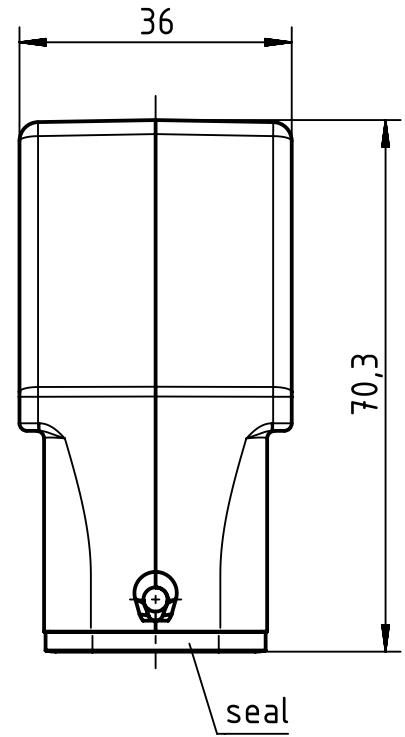

1 2 3 4 5 6

A

B

C

D

 All Dimensions in mm Original Size DIN A4		Scale 1:1		Free size tol.		Ref. Sub. TB 09 20 016 0540 v. 09.04.10		
	All rights reserved		Created by HOLLERT	Inspected by SCHLEPP	Standardisation TIEMANNA	Date 2014-06-03	State Final Release	
	Department EL PD - DE		Title Han A Hood Side Entry HC 2 Pegs PG 16				Doc-Key / ECM-Nr. 100189910/UGD/004/A 500000065280	
HARTING Electric GmbH & Co. KG D-32339 Espelkamp			Type TB	Number 09 20 016 0540			Rev. A	Page 1/1